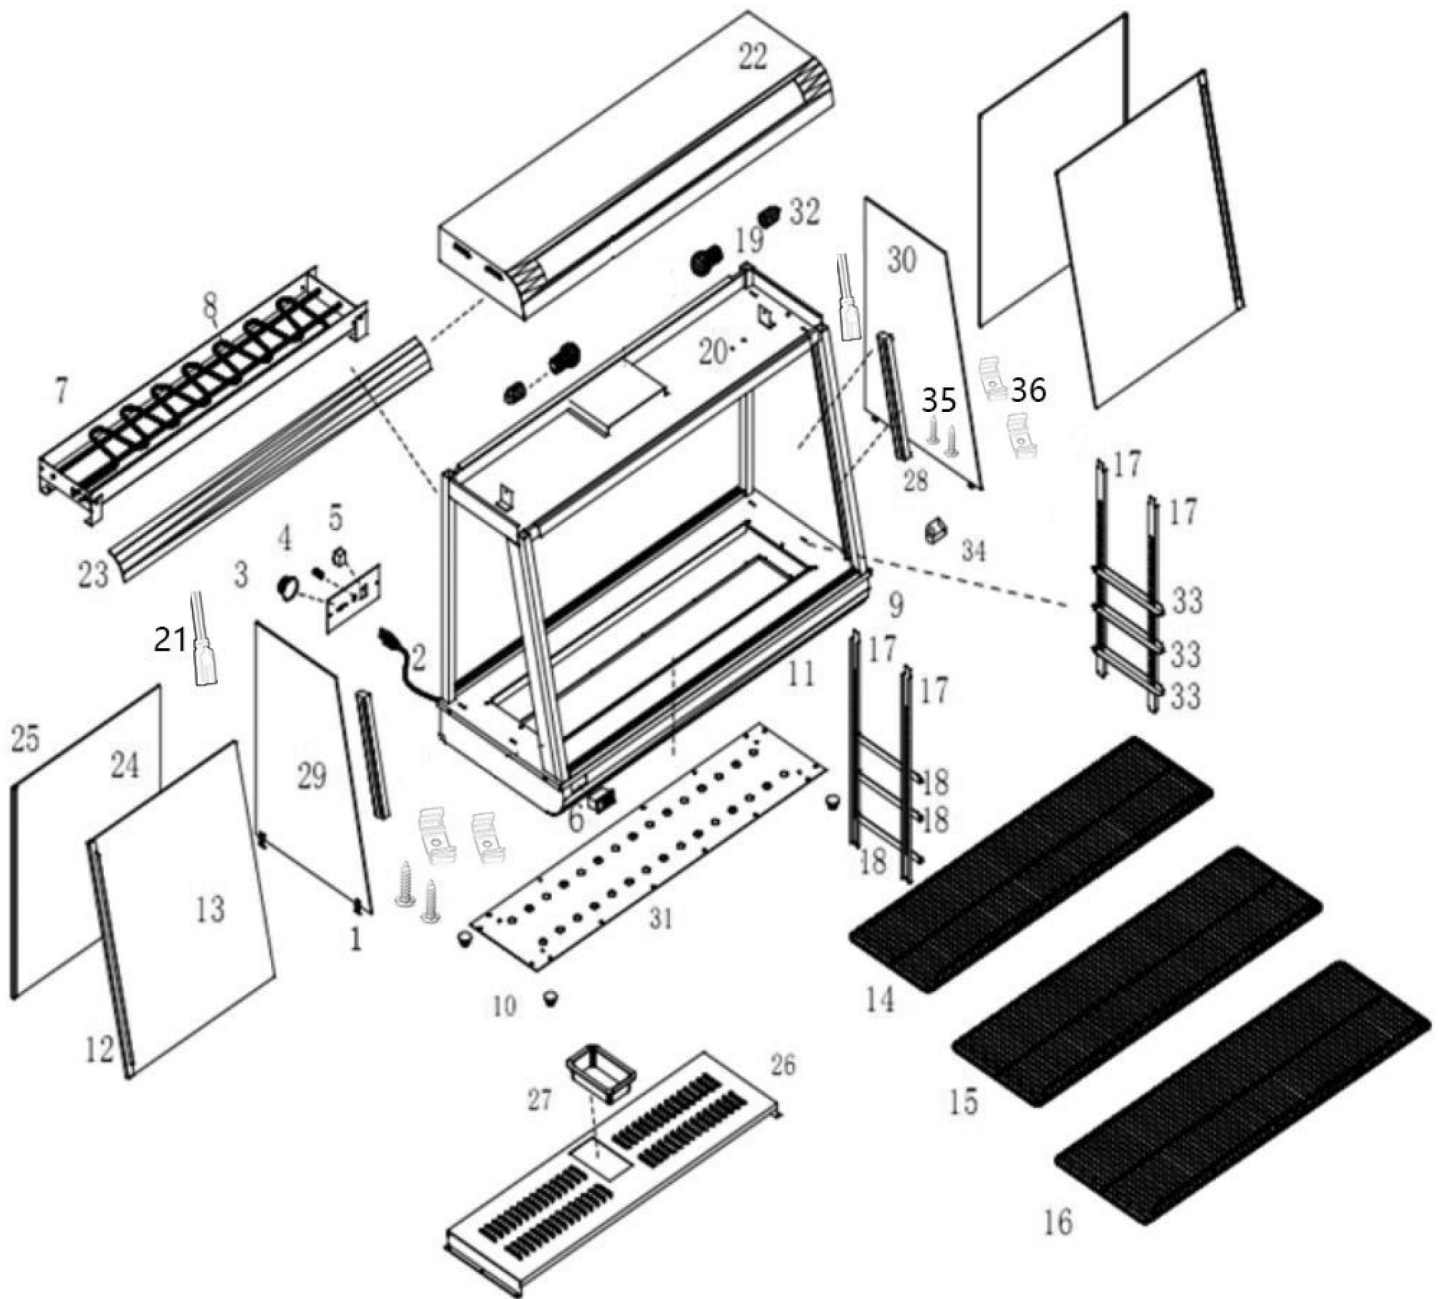

Parts Breakdown

Model DW-CN-0902 21570

Parts Breakdown

Model DW-CN-0902 21570

Item No.	Description	Position	Item No.	Description	Position	Item No.	Description	Position
66044	Clip with Screw for 21570	1	24770	Front / Back Door Handle for 21570	12, 25	24768	White Decorating Plate for 21570	23
24746	Plug and Power Cord for 21570	2	24758	Front Glass Door 400x417mm for 21570	13	24769	Back Glass 394x417mm for 21570	24
41081	Thermostat with Knob for 21570	3	24759	315 Shelf for 21570	14	24771	Cover of Heater for 21570	26
24749	Indicator Light for 21570	4	24760	350 Shelf for 21570	15	80282	Steam Table Pan Ninth Size 6-7/8" x 4-1/4" x 2-1/2" / 176 x 108 x 65mm Stainless Steel NSF for 21570	27
24750	Switch for 21570	5	24761	360 Shelf for 21570	16	AQ896	LED Tube for 21570	28
24751	Temperature Display for 21570	6	24762	Vertical Support for 21570	17	28728	Right or Left Side Glass for 21570	29, 30
24752	Bracket of Heater for 21570	7	28735	Left Bracket for Shelves for 21570	18	66059	40W Light Holder for 21570	32
24753	Heater / Heating Element for 21570	8	24764	40W Light for 21570	19	24763	Right Bracket for Shelves for 21570	33
24754	Base for 21570	9	24765	Middle-Level Assembly for 21570	20	28736	Fluorescent Tube Holder for 21570	34
24755	Plastic Foot for 21570	10	AQ895	LED Tube Plug for 21570	21	AQ897	LED Tube Holder's Screw for 21570	35
24756	Door Guide for 21570	11	24767	Top Cover for 21570	22	AQ898	LED Tube Holder for 21570	36